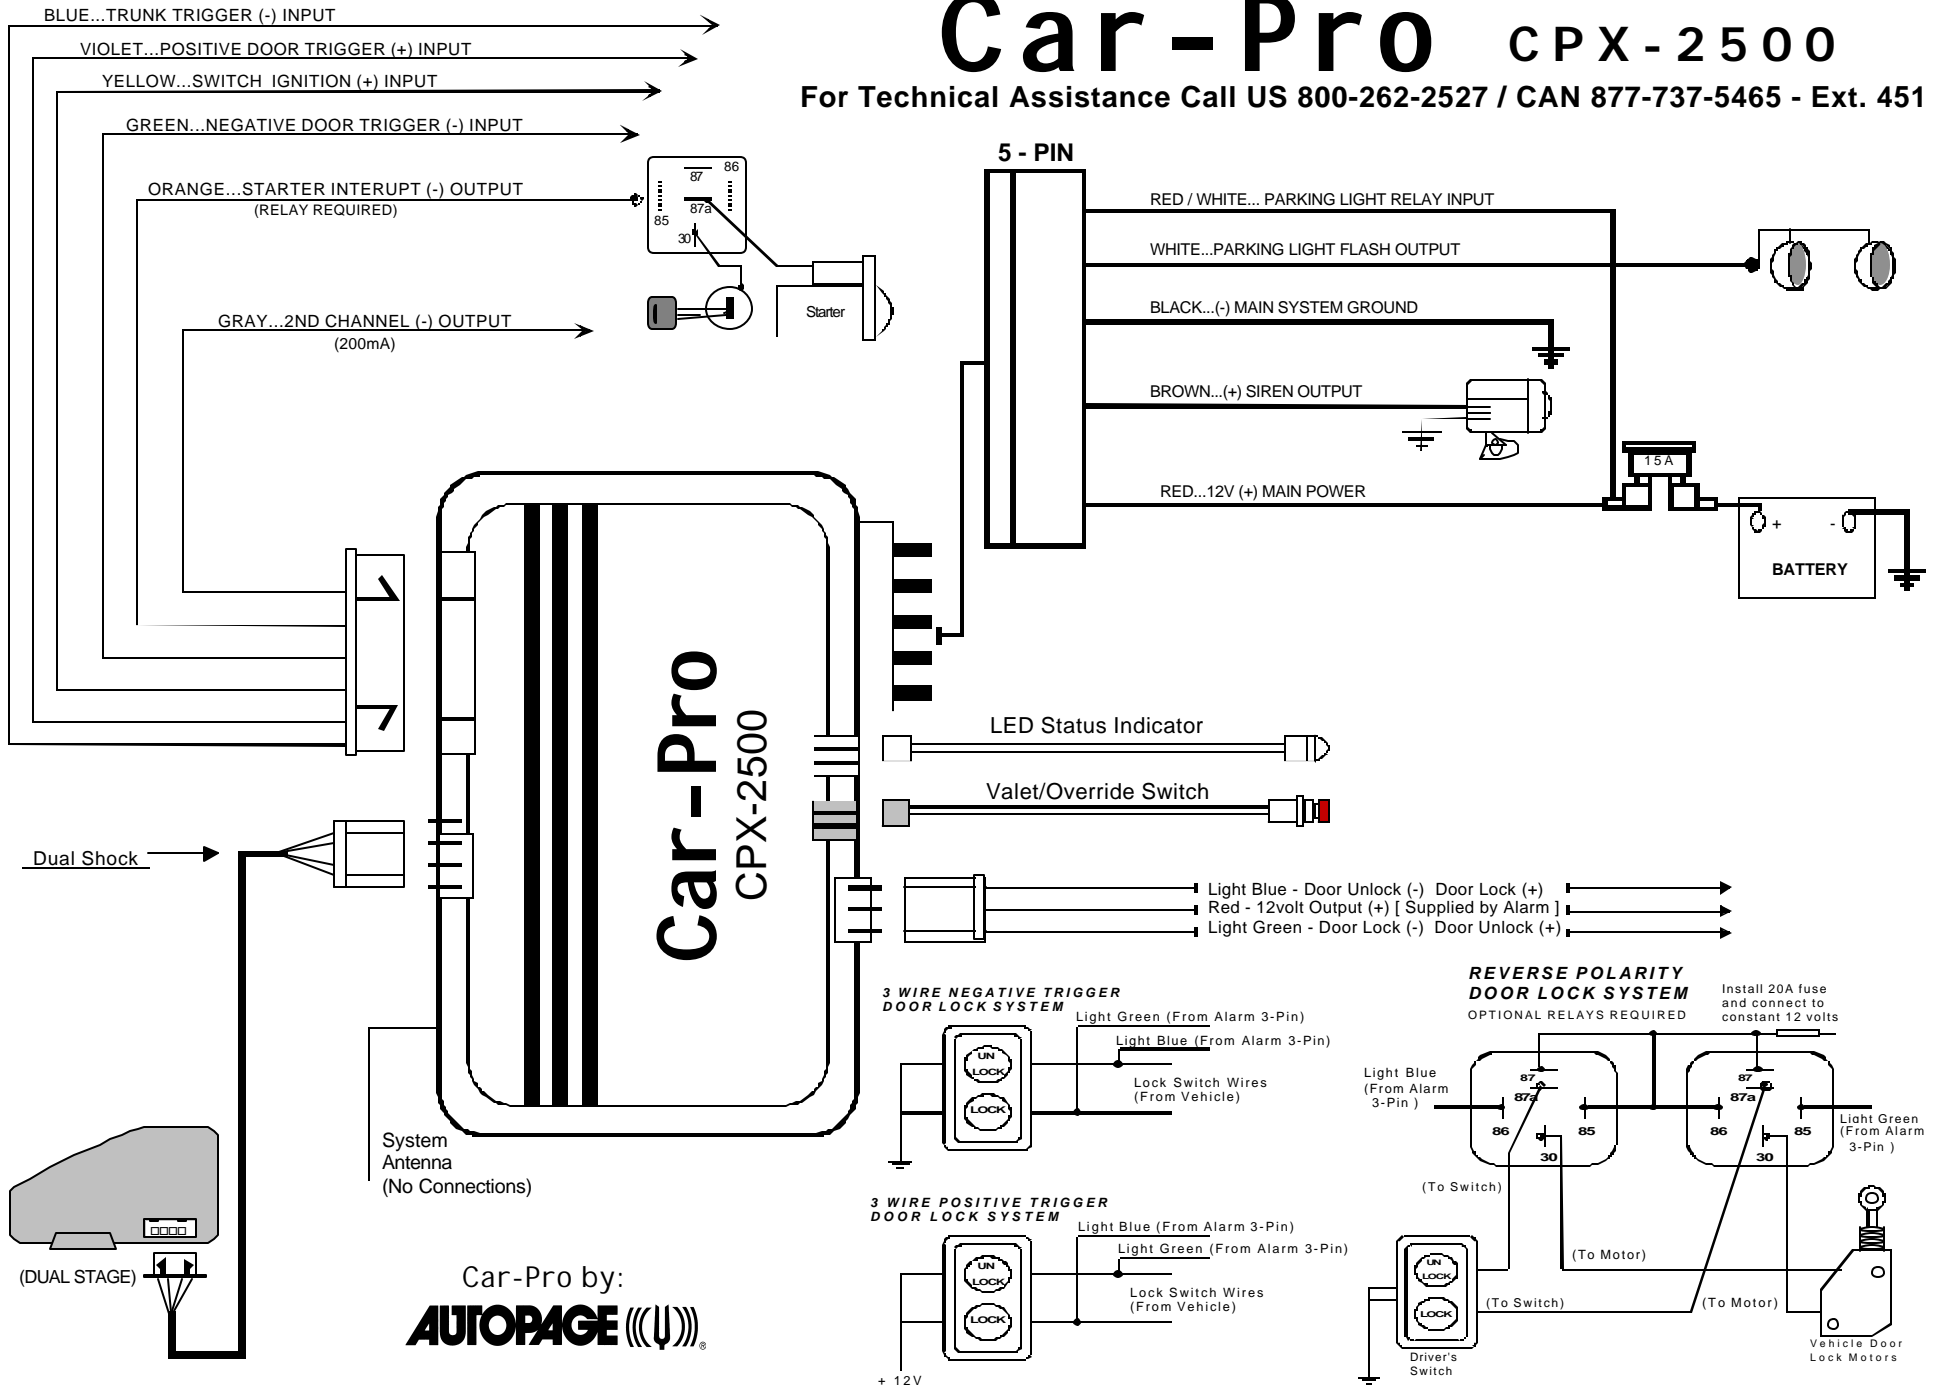

Car-Pro CPX-2500

For Technical Assistance Call US 800-262-2527 / CAN 877-737-5465 - Ext. 451

Car-Pro by:
AUTOPAGE ((U))