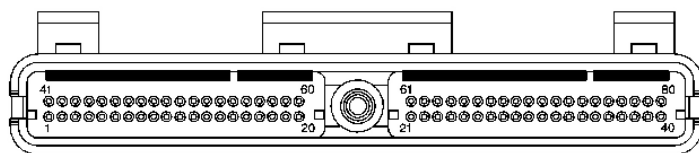

EGR EVAP

MANUAL TRANS

COOLING FANS

PCM CONNECTORS
 PIN LOCATIONS
 C1 BLUE
 C2 RED

IGNITION COILS BANK 1

IGNITION COILS BANK 2

MANUAL TRANS

POWER AND GROUND