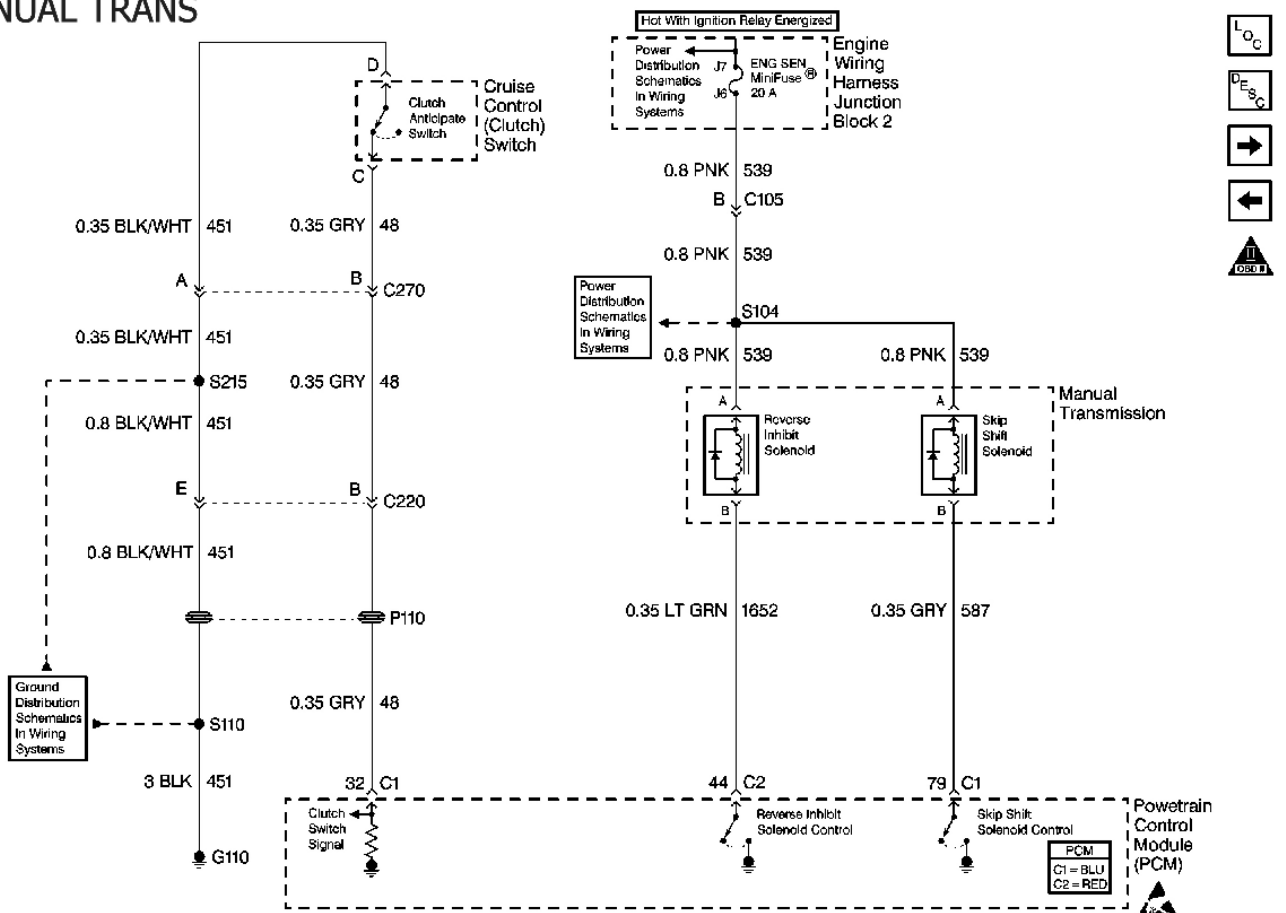

EGR EVAP

MANUAL TRANS

COOLING FANS

PCM CONNECTORS
 PIN LOCATIONS
 C1 BLUE
 C2 RED

IGNITION COILS BANK 1

IGNITION COILS BANK 2

MANUAL TRANS

POWER AND GROUND

DATA LINK