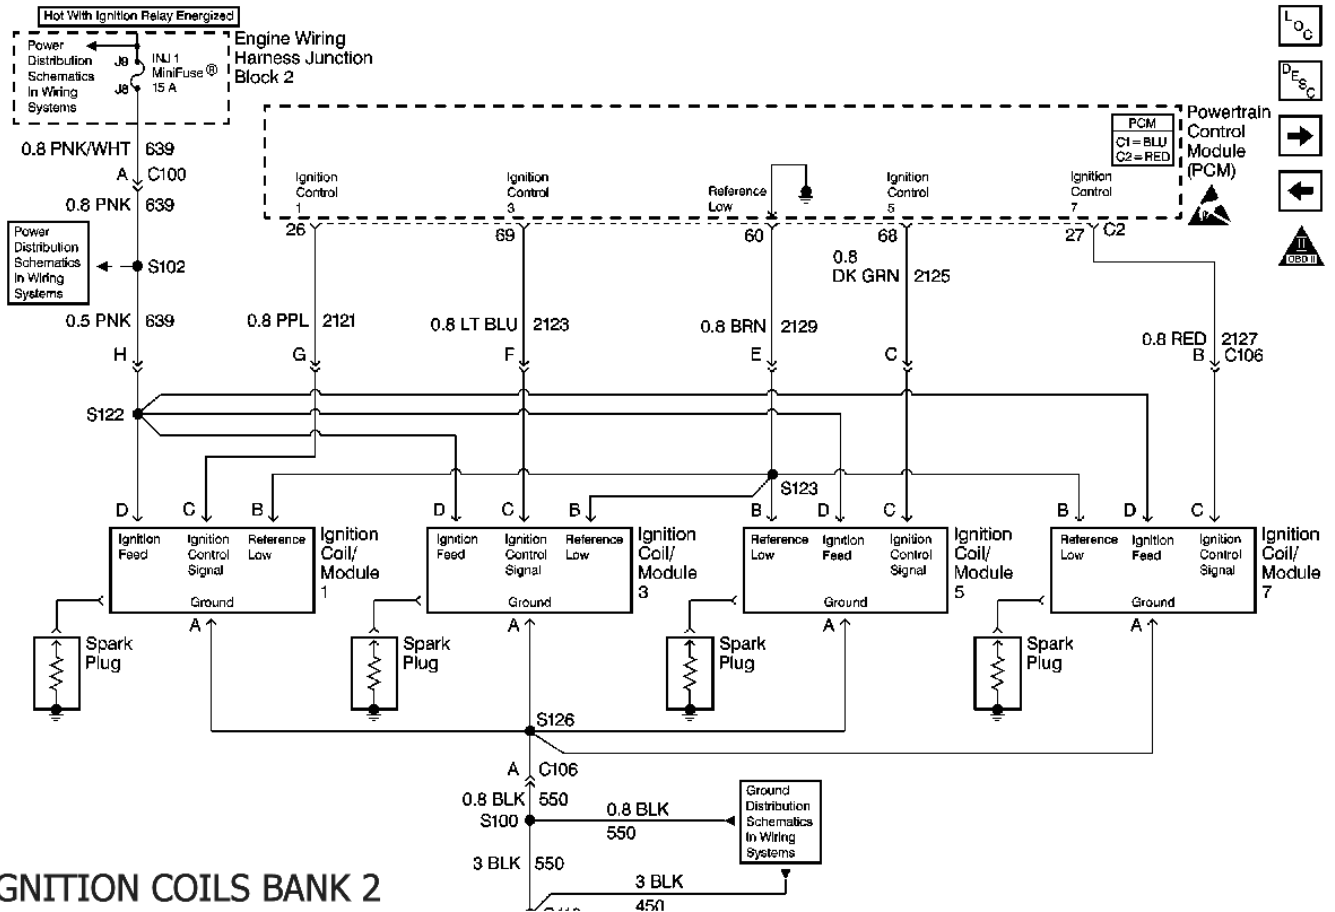

EGR EVAP

MANUAL TRANS

COOLING FANS

PCM CONNECTORS
 PIN LOCATIONS
 C1 BLUE
 C2 RED

IGNITION COILS BANK 1

IGNITION COILS BANK 2

MANUAL TRANS

POWER AND GROUND