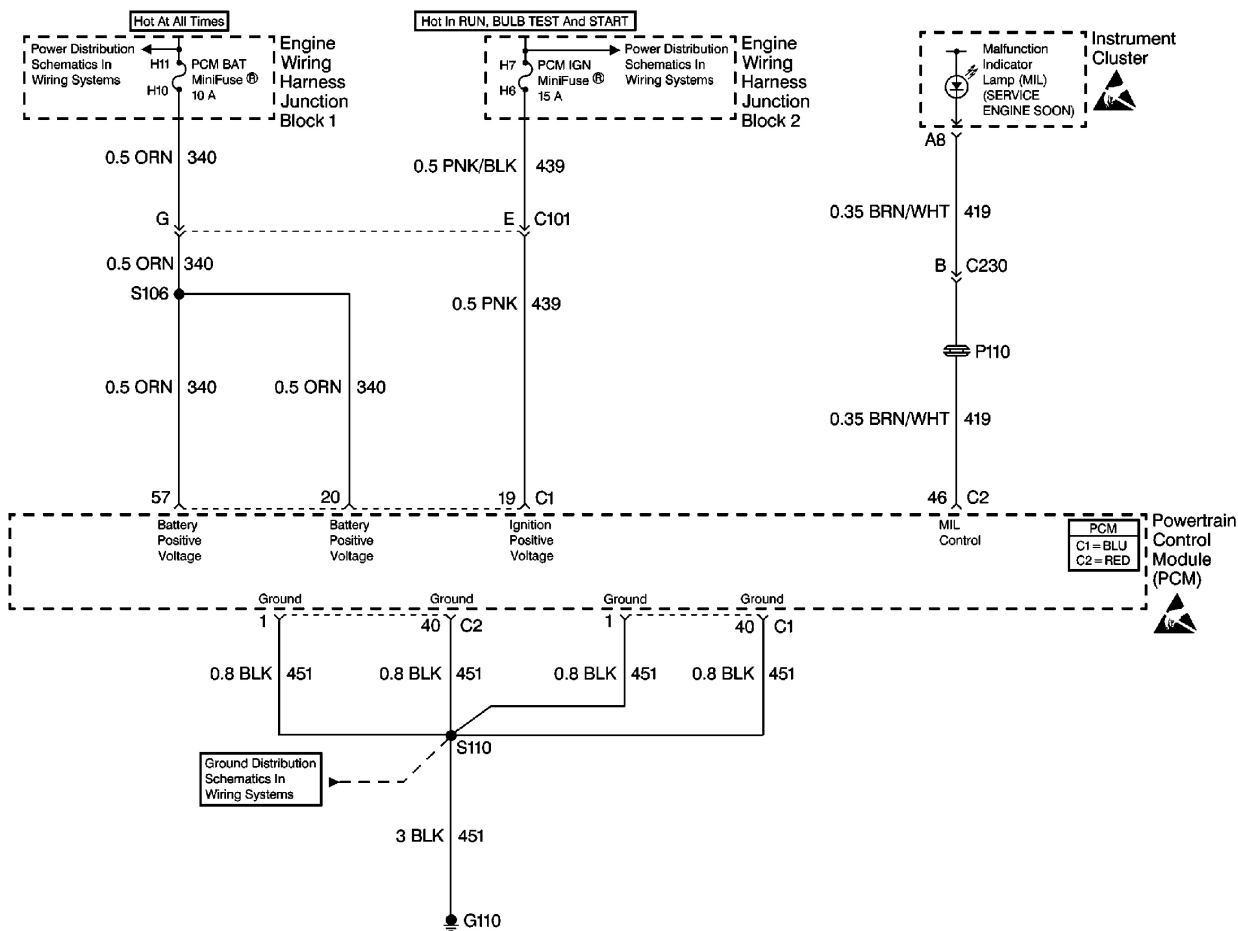

EGR EVAP

MANUAL TRANS

COOLING FANS

PCM CONNECTORS
 PIN LOCATIONS
 C1 BLUE
 C2 RED

IGNITION COILS BANK 1

IGNITION COILS BANK 2

MANUAL TRANS

POWER AND GROUND

DATA LINK