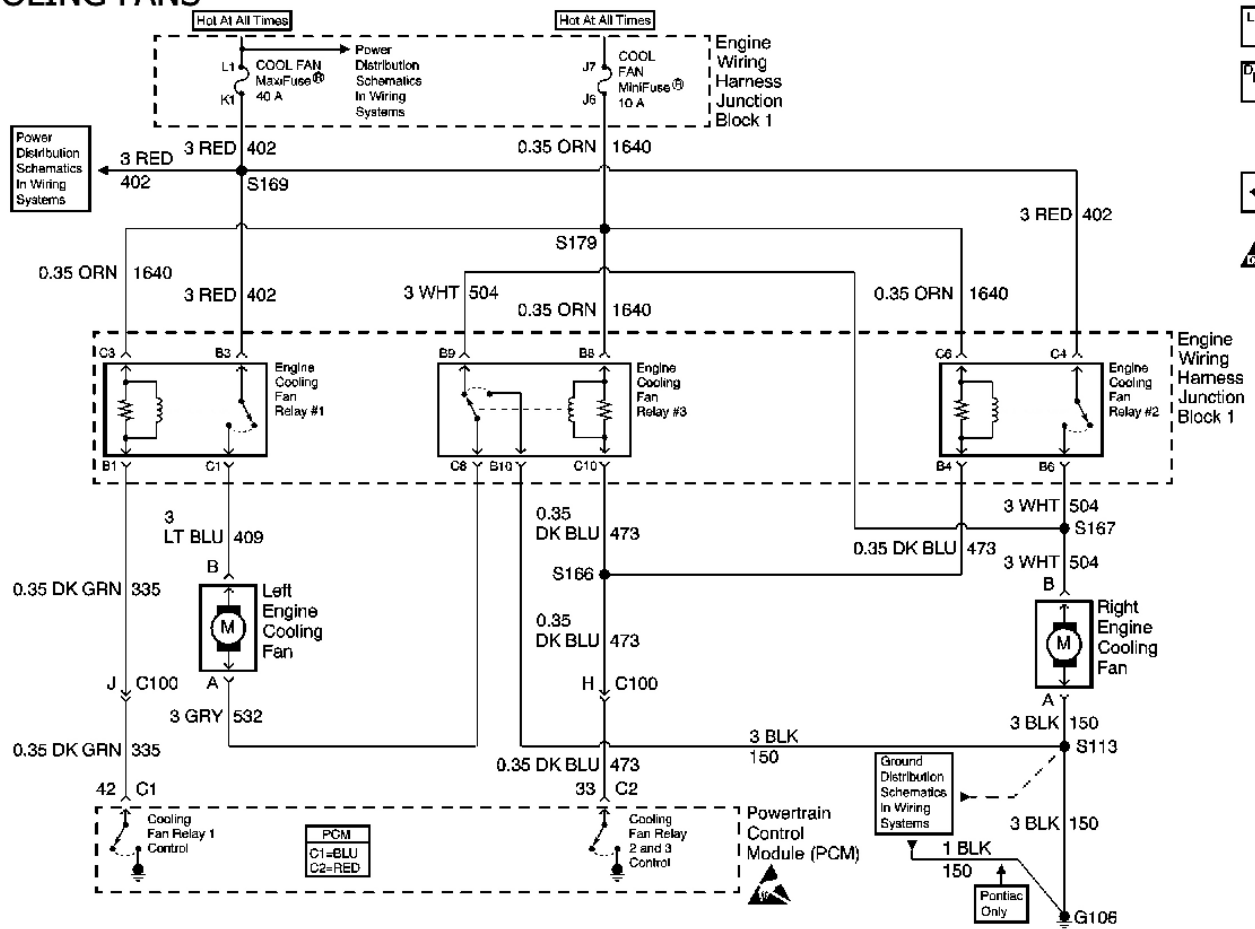

EGR EVAP

MANUAL TRANS

COOLING FANS

PCM CONNECTORS
 PIN LOCATIONS
 C1 BLUE
 C2 RED

IGNITION COILS BANK 1

IGNITION COILS BANK 2

MANUAL TRANS

POWER AND GROUND

DATA LINK