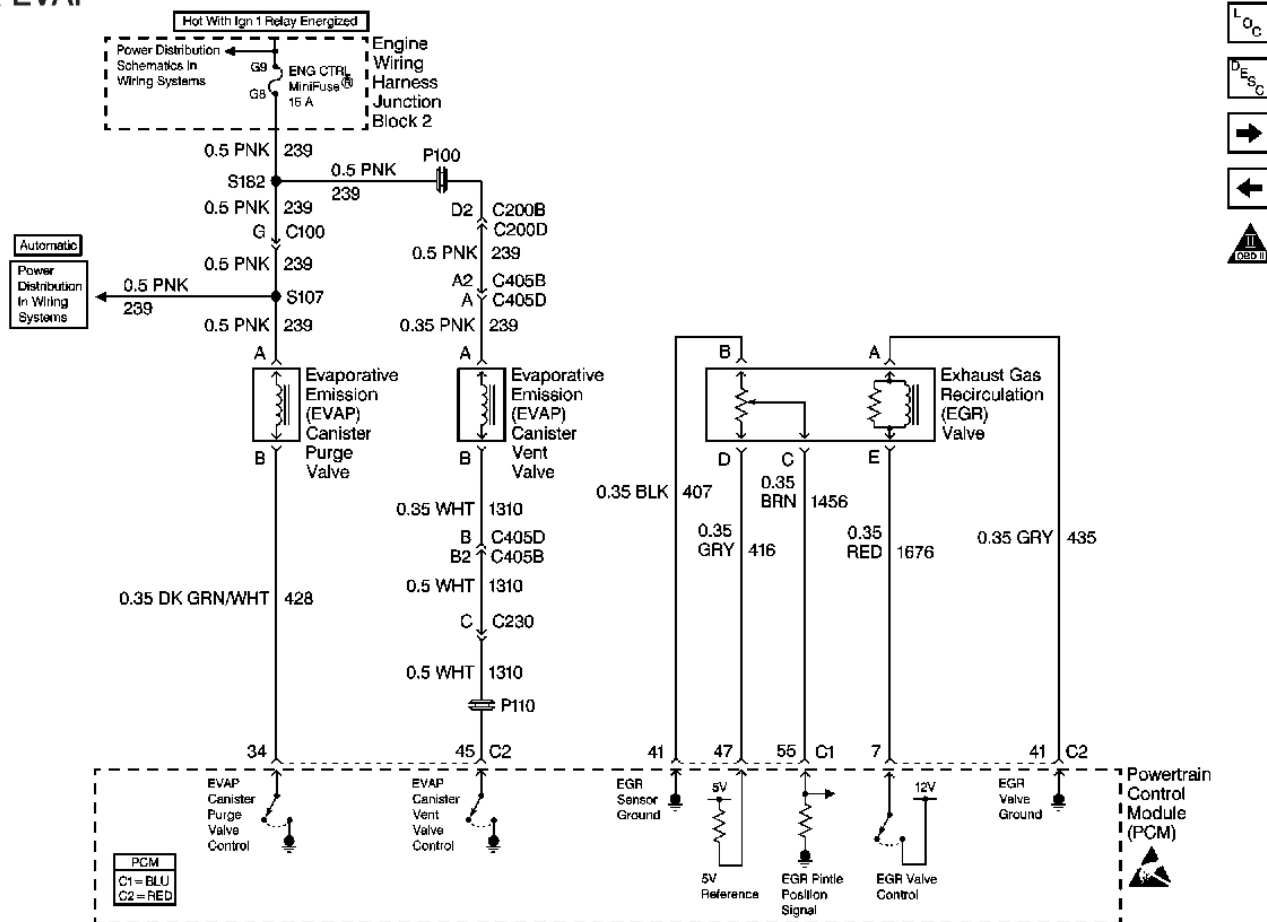

EGR EVAP

MANUAL TRANS

COOLING FANS

PCM CONNECTORS
 PIN LOCATIONS
 C1 BLUE
 C2 RED

IGNITION COILS BANK 1

IGNITION COILS BANK 2

MANUAL TRANS

POWER AND GROUND

DATA LINK