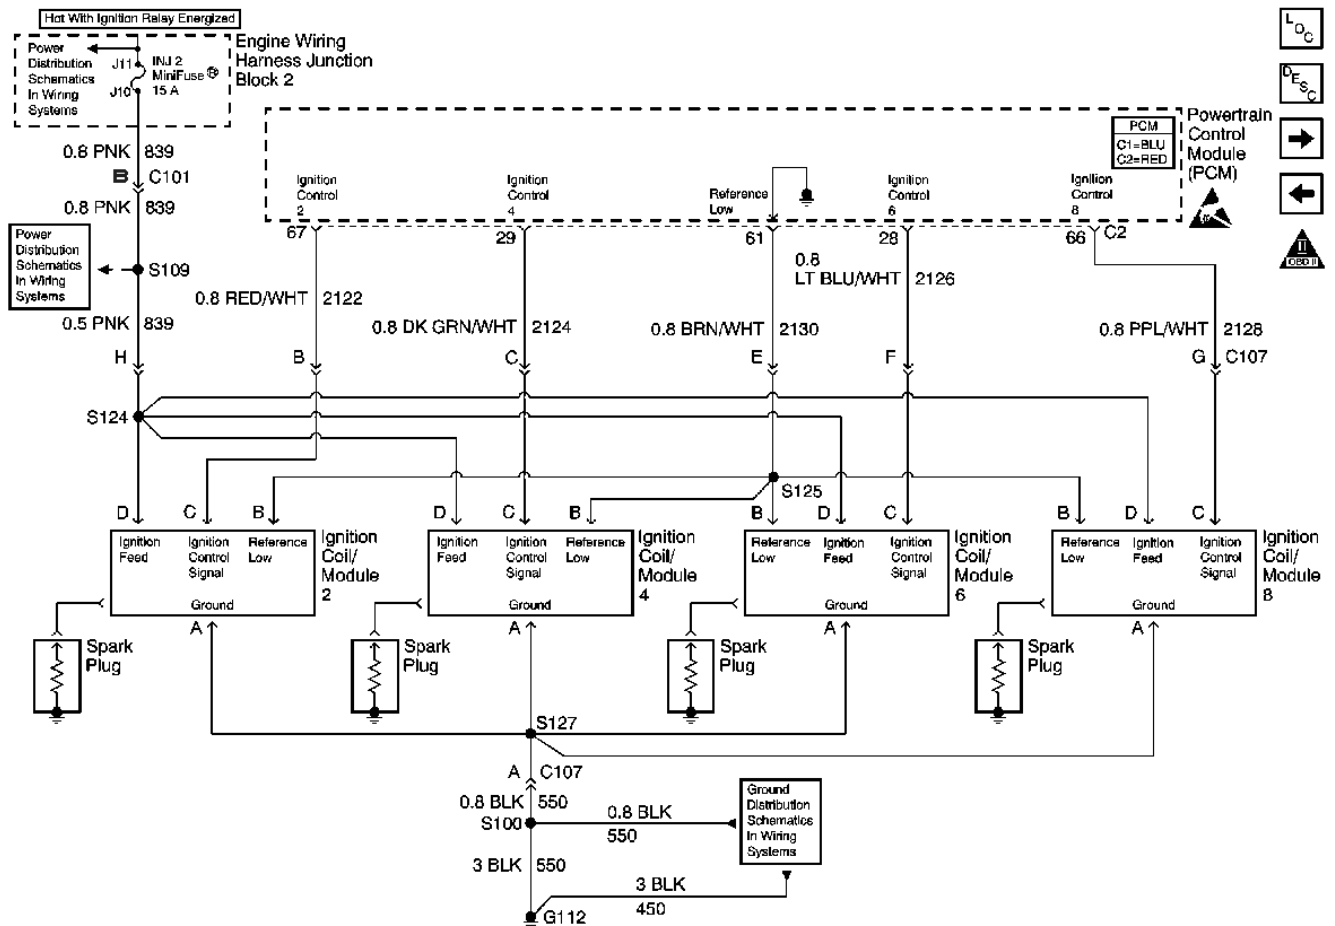

EGR EVAP

MANUAL TRANS

COOLING FANS

PCM CONNECTORS
 PIN LOCATIONS
 C1 BLUE
 C2 RED

IGNITION COILS BANK 1

IGNITION COILS BANK 2

MANUAL TRANS

POWER AND GROUND

DATA LINK