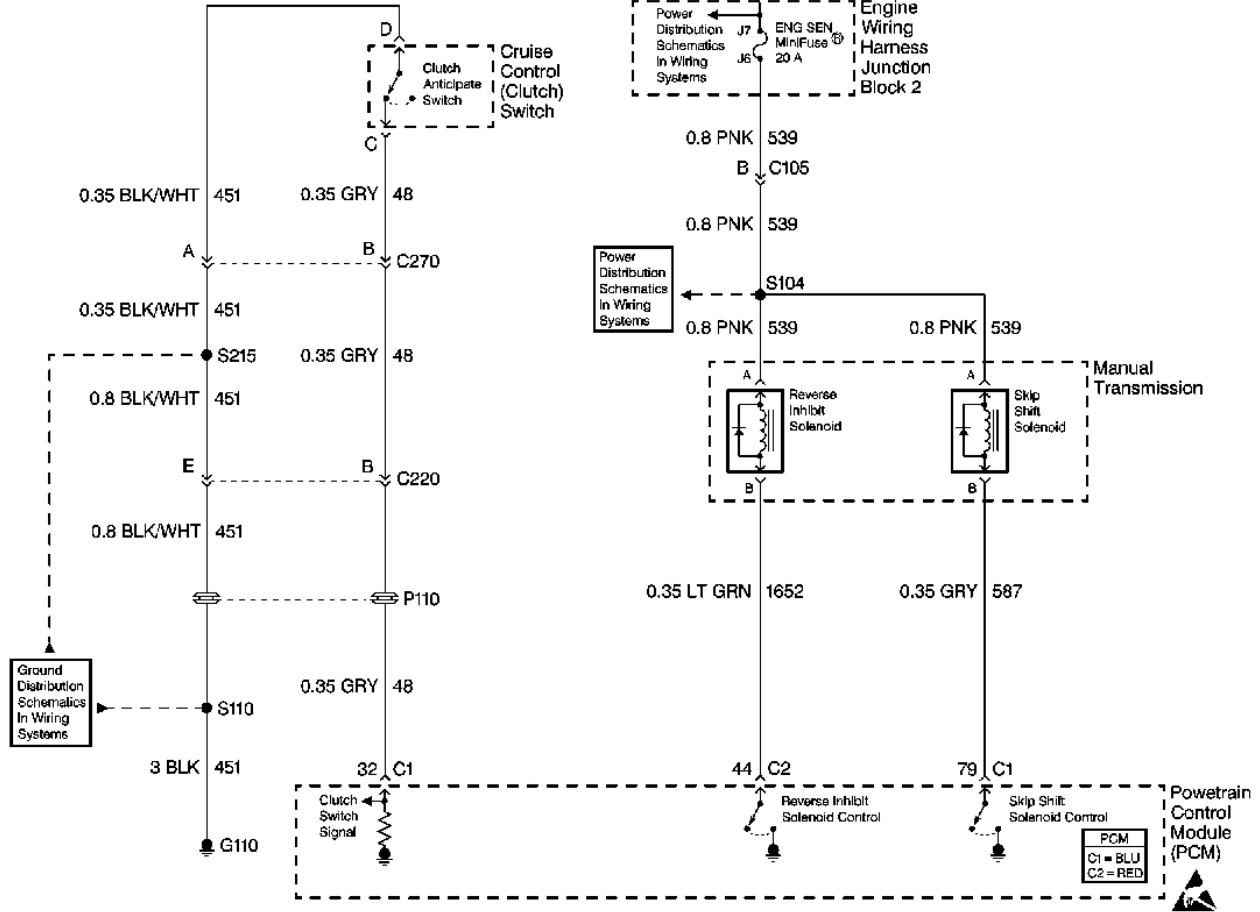

EGR EVAP

MANUAL TRANS

COOLING FANS

PCM CONNECTORS
 PIN LOCATIONS
 C1 BLUE
 C2 RED

IGNITION COILS BANK 1

IGNITION COILS BANK 2

MANUAL TRANS

POWER AND GROUND

DATA LINK